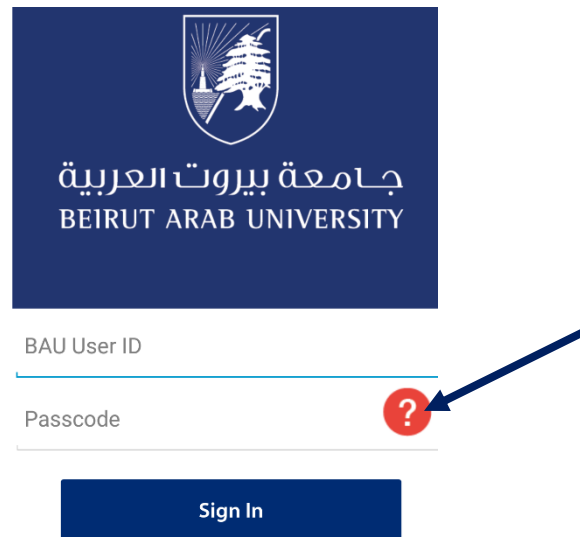

# BAU Mobile Application

1. Install **BAU Mobile Application**  
(from *Play Store* or *Apple Store*)

2. Click on the **red circle** to sign up

3. Type your **iConnect ID** and **Phone number**  
4. Click **Submit**

5. Retype your **iConnect ID** and **Password**  
then click **Sign In**  
Enjoy surfing BAU Mobile Application