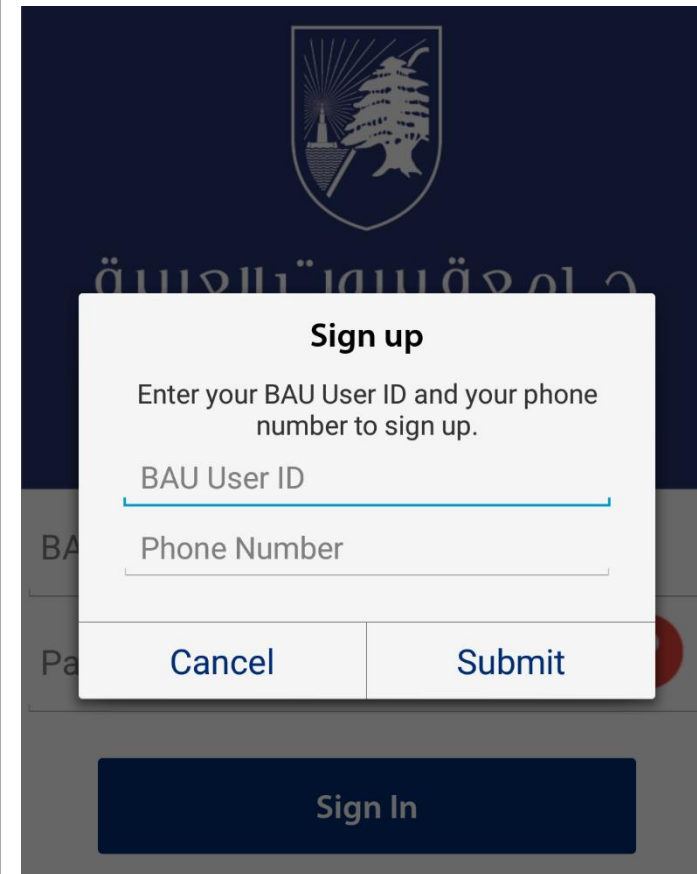

# BAU Mobile Application

1. Install **BAU Mobile Application**  
(from *Play Store* or *Apple Store*)

2. Click on the **red circle** to sign up

3. Type your **iConnect ID** and **Phone number**  
4. Click **Submit**

5. Retype your **iConnect ID** and **Password**  
then click **Sign In**  
Enjoy surfing BAU Mobile Application