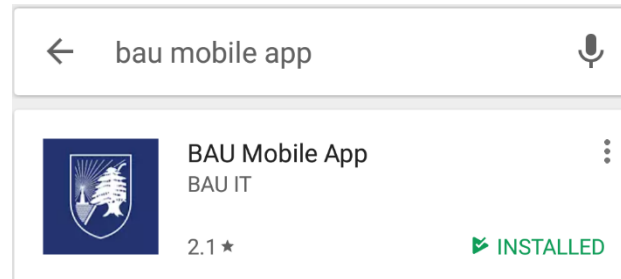

# BAU Mobile Application

1. Install **BAU Mobile Application**  
(from *Play Store* or *Apple Store*)

2. Click on the **red circle** to sign up

3. Type your **iConnect ID** and **Phone number**  
4. Click **Submit**